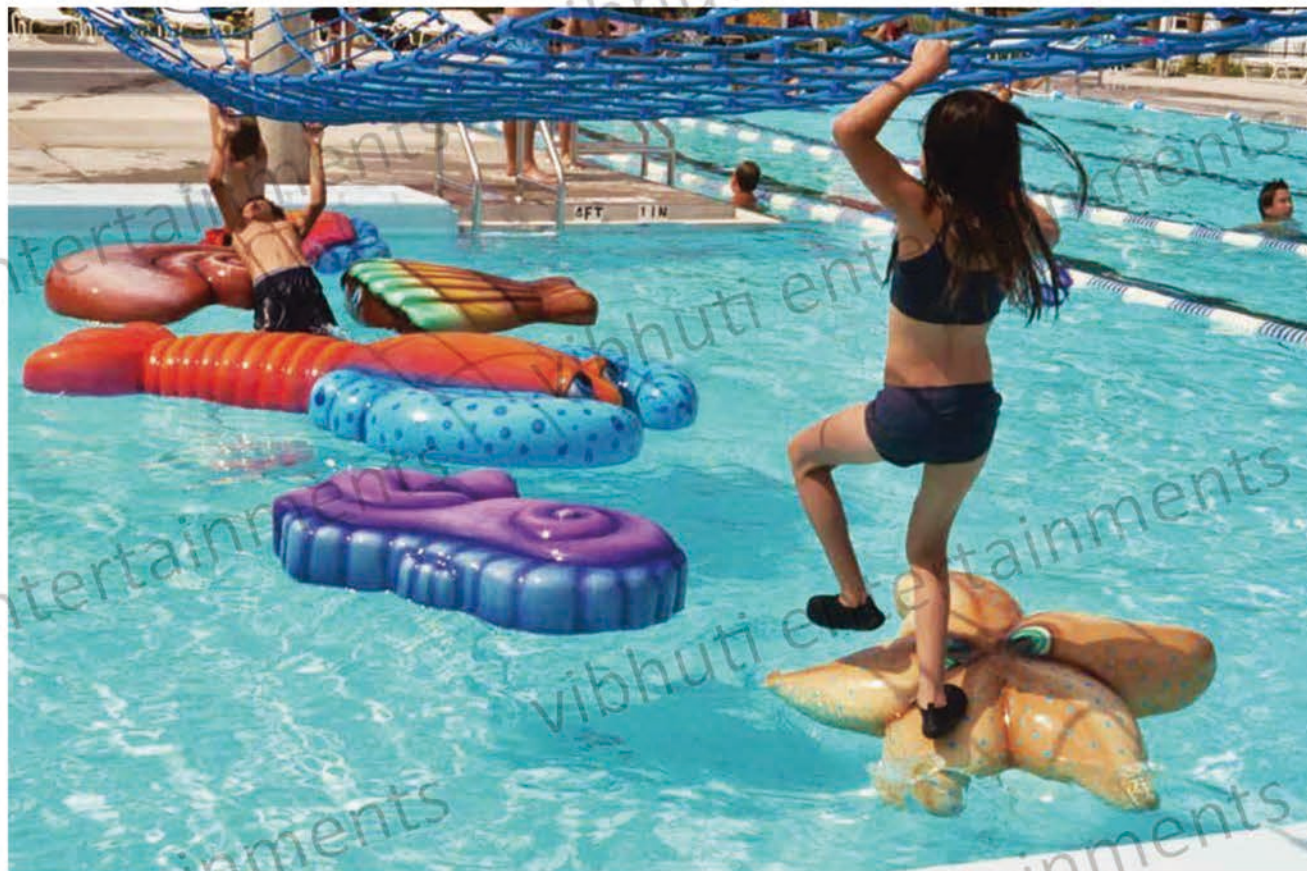

Design Your Own
Custom Water Play
Destination Today

vibhuti entertainments