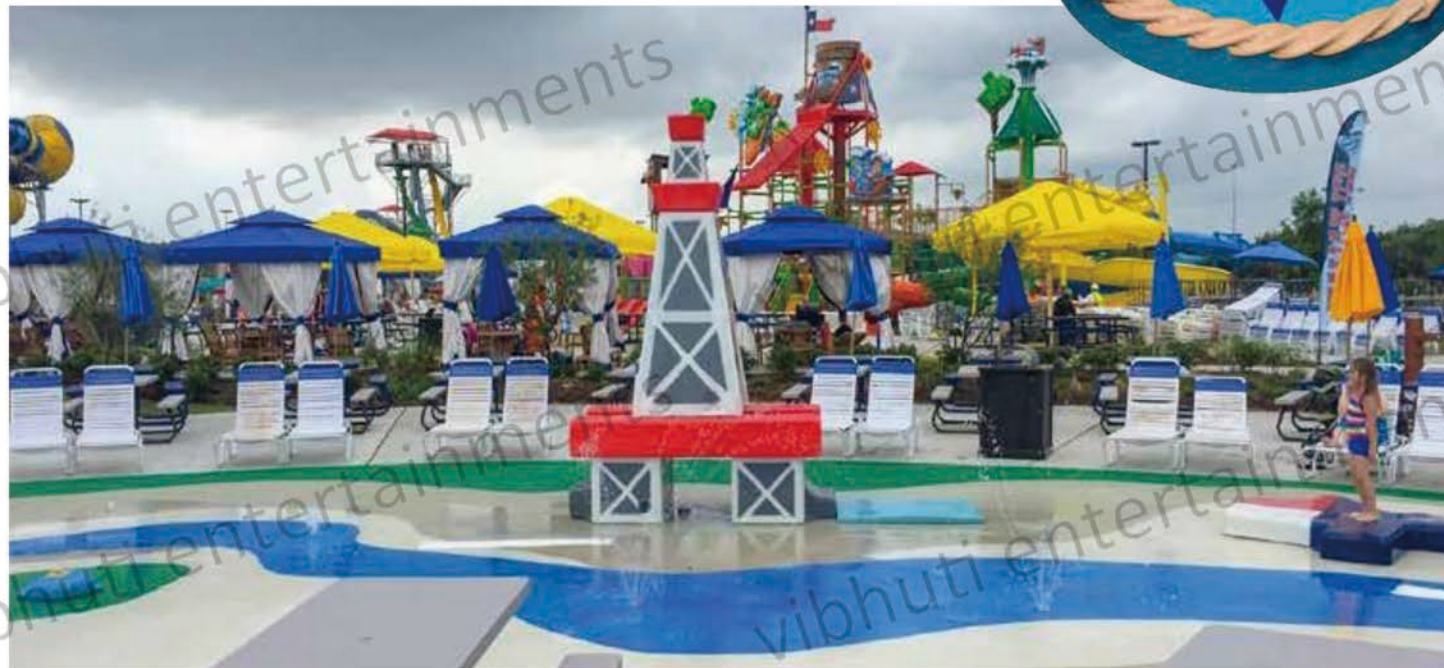

SPLASH PADS

Create your own themed water play space
Our team will work with you to bring your
Splash Pad dreams to reality.

SPLASH PADS